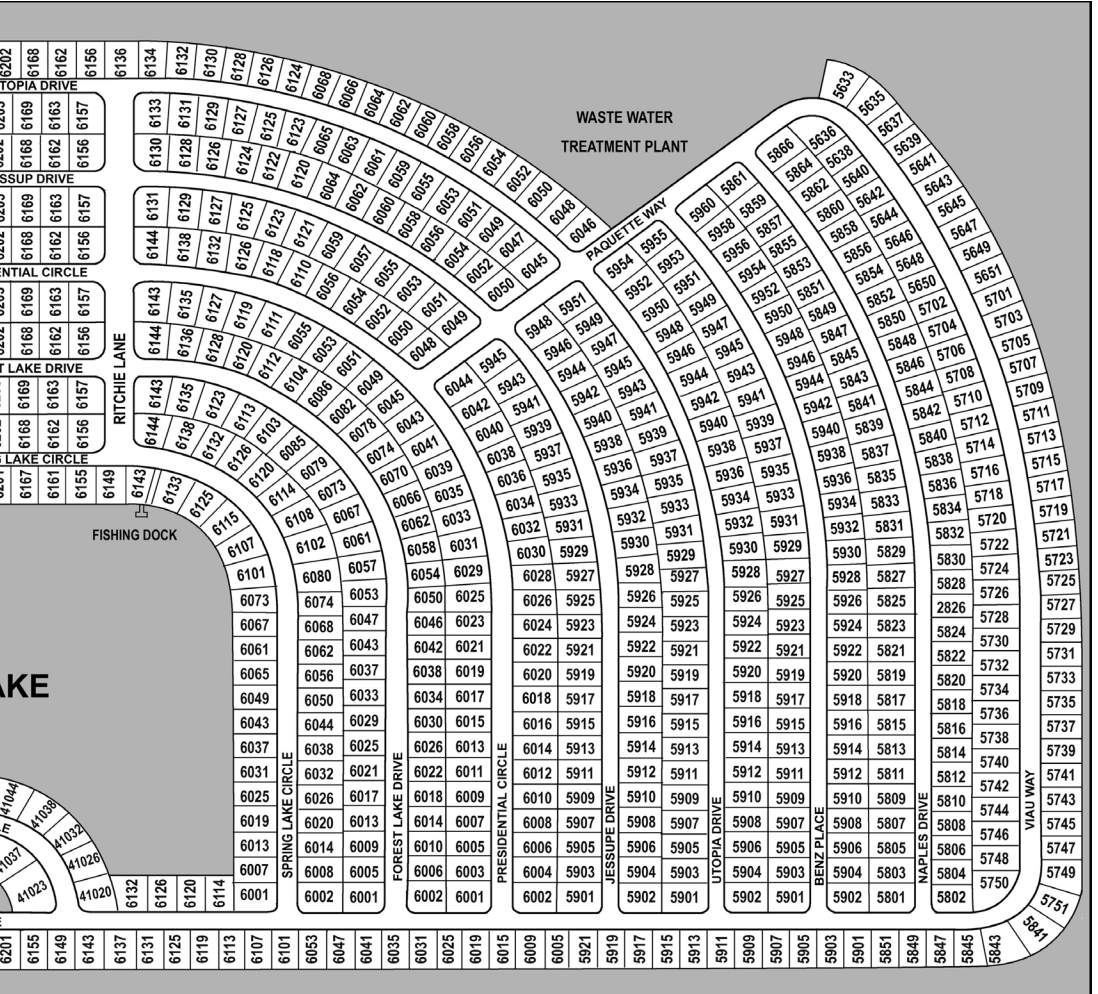

MAP SPONSORED BY
PCI COMMUNICATIONS INC.