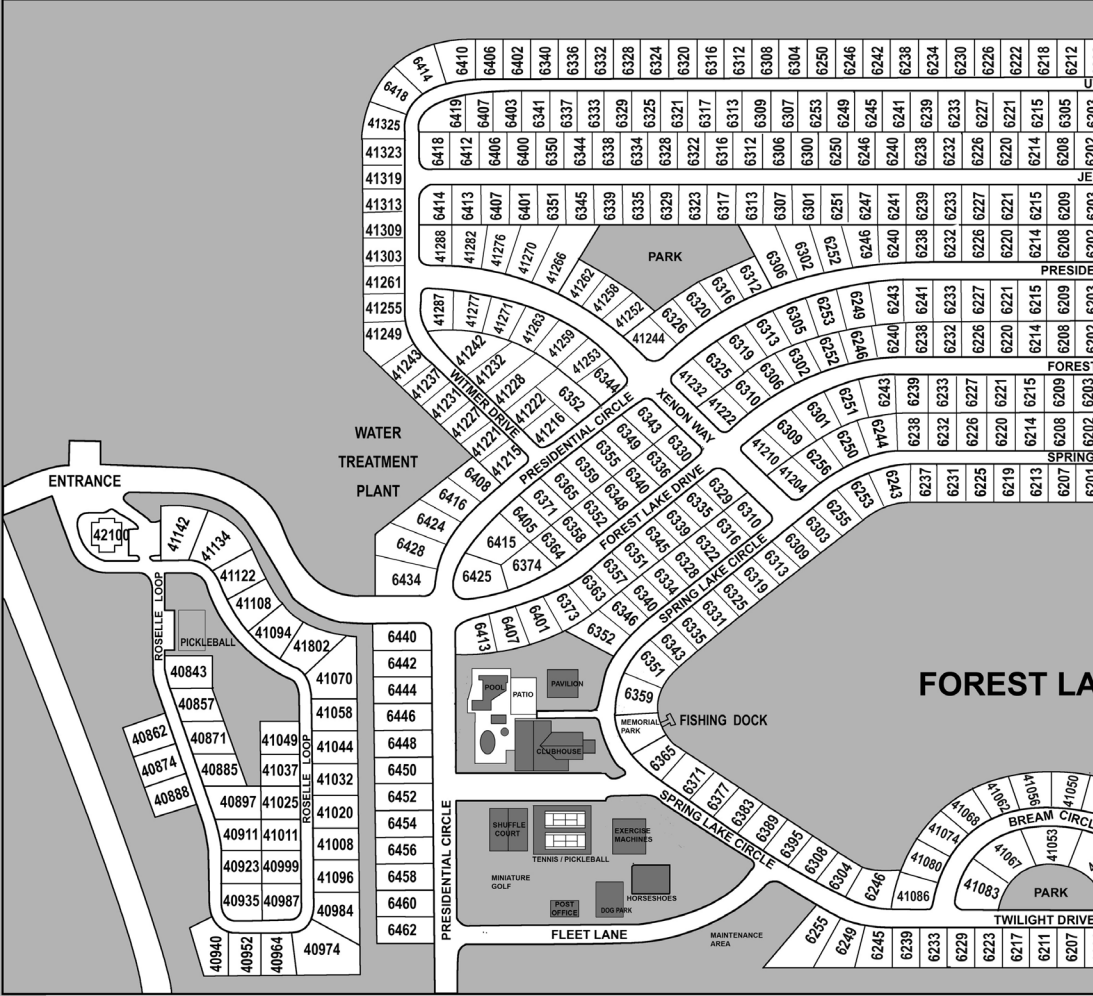

MAP SPONSORED BY
PCI COMMUNICATIONS INC.